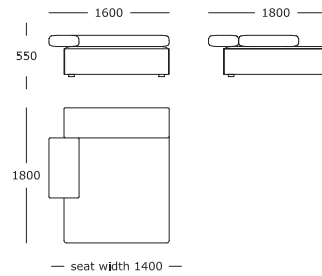

Seat height: 400 mm
Back cushions are not included

Module 16

1.5 seater, left arm

Module 17

1.5 seater, right arm

Module 18

1.5 seater, end-terminal, right

Module 19

1.5 seater, end-terminal, left

Module 20

1.5 seater, chaise left

Module 21

1.5 seater, chaise right

Module 22

Large centre

Module 23

Large stool

Module 24

1.5 seater, chaise no back, small arm

Module 25

1.5 seater, chaise no back, small arm

Module 26

1.5 seater, chaise no back, medium arm

Module 27

1.5 seater, chaise no back, medium arm

Module 28

1.5 seater, chaise large, left

Module 29

1.5 seater, chaise large, right

Module 30

1.5 seater, chaise large, left

Seat height: 400 mm
Back cushions are not included