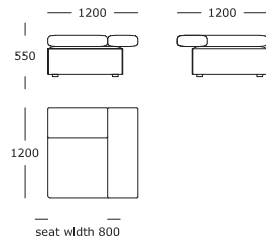

Module 2

1 seater, right arm