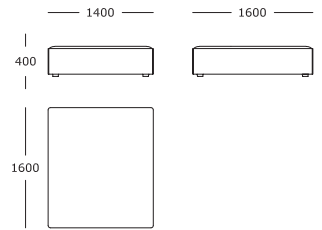

Module 23

Large stool