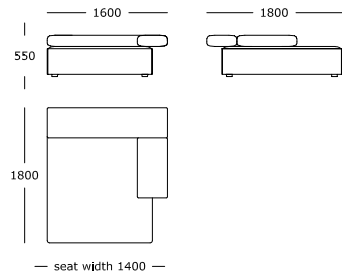

1.5 seater, end-terminal, left

Module 20

1.5 seater, chaise left

Module 21

1.5 seater, chaise right

Module 22

Large centre

Module 23

Large stool

Module 24

1.5 seater, chaise no back, small arm

Module 25

1.5 seater, chaise no back, small arm

Module 26

1.5 seater, chaise no back, medium arm

Module 27

1.5 seater, chaise no back, medium arm

Module 28

1.5 seater, chaise large, left

Module 29

1.5 seater, chaise large, right

Module 30

1.5 seater, chaise large, left

Seat height: 400 mm
Back cushions are not included

Module 31

1.5 seater, chaise large, right

Module 32

Table

Seat height: 400 mm
Back cushions are not included

Configuration 1

Modules 20 + 12

Configuration 2