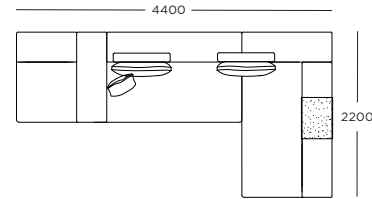

Configuration 3

Modules 2 + 12 + 8