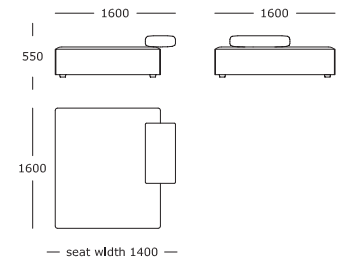

Seat height: 400 mm
Back cushions are not included

Module 16

1.5 seater, left arm

Module 17

1.5 seater, right arm

Module 18

1.5 seater, end-terminal, right

Module 19

1.5 seater, end-terminal, left

Module 20

1.5 seater, chaise left

Module 21

1.5 seater, chaise right

Module 22

Large centre

Module 23

Large stool

Module 24

1.5 seater, chaise no back, small arm

Module 25

1.5 seater, chaise no back, small arm

Module 26

1.5 seater, chaise no back, medium arm

Module 27

1.5 seater, chaise no back, medium arm

Module 28

1.5 seater, chaise large, left

Module 29

1.5 seater, chaise large, right

Module 30

1.5 seater, chaise large, left

Seat height: 400 mm
Back cushions are not included