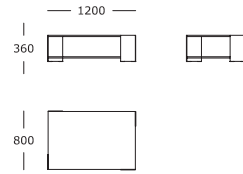

Module 32

Table

Seat height: 400 mm
Back cushions are not included