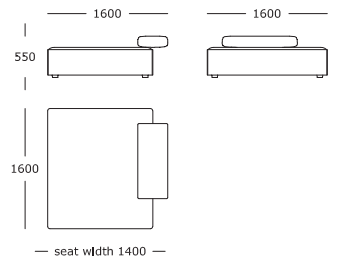

Seat height: 400 mm
Back cushions are not included

Module 16

1.5 seater, left arm

Module 17

1.5 seater, right arm

Module 18

1.5 seater, end-terminal, right

Module 19

1.5 seater, end-terminal, left

Module 20

1.5 seater, chaise left

Module 21

1.5 seater, chaise right

Module 22

Large centre

Module 23

Large stool

Module 24

1.5 seater, chaise no back, small arm

Module 25

1.5 seater, chaise no back, small arm

Module 26

1.5 seater, chaise no back, medium arm

Module 27

1.5 seater, chaise no back, medium arm

Module 28

1.5 seater, chaise large, left

Module 29

1.5 seater, chaise large, right

Module 30

1.5 seater, chaise large, left

Seat height: 400 mm
Back cushions are not included