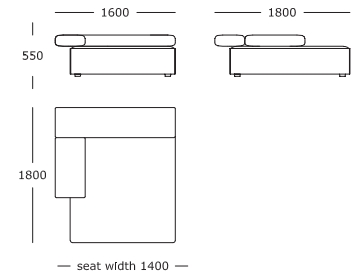

1.5 seater, end-terminal, left

Module 20

1.5 seater, chaise left

Module 21

1.5 seater, chaise right

Module 22

Large centre

Module 23

Large stool

Module 24

1.5 seater, chaise no back, small arm

Module 25

1.5 seater, chaise no back, small arm

Module 26

1.5 seater, chaise no back, medium arm

Module 27

1.5 seater, chaise no back, medium arm

Module 28

1.5 seater, chaise large, left

Module 29

1.5 seater, chaise large, right

Module 30

1.5 seater, chaise large, left

Seat height: 400 mm
Back cushions are not included

Module 31

1.5 seater, chaise large, right

Module 32

Table

Seat height: 400 mm
Back cushions are not included

Configuration 1

Modules 20 + 12

Configuration 2