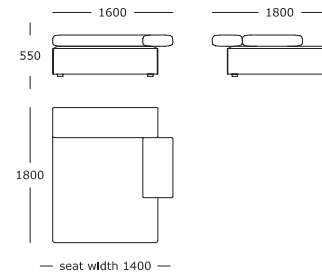

1.5 seater, end-terminal, left

Module 20

1.5 seater, chaise left

Module 21

1.5 seater, chaise right

Module 22

Large centre

Module 23

Large stool

Module 24

1.5 seater, chaise no back, small arm

Module 25

1.5 seater, chaise no back, small arm

Module 26

1.5 seater, chaise no back, medium arm

Module 27

1.5 seater, chaise no back, medium arm

Module 28

1.5 seater, chaise large, left

Module 29

1.5 seater, chaise large, right

Module 30

1.5 seater, chaise large, left

Seat height: 400 mm
Back cushions are not included

Module 31

1.5 seater, chaise large, right

Module 32

Table

Seat height: 400 mm
Back cushions are not included

Configuration 1

Modules 20 + 12

Configuration 2