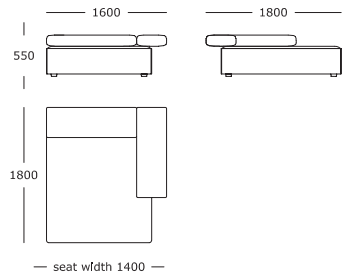

Seat height: 400 mm
Back cushions are not included

Module 16

1.5 seater, left arm

Module 17

1.5 seater, right arm

Module 18

1.5 seater, end-terminal, right

Module 19

1.5 seater, end-terminal, left

Module 20

1.5 seater, chaise left

Module 21

1.5 seater, chaise right

Module 22

Large centre

Module 23

Large stool

Module 24

1.5 seater, chaise no back, small arm

Module 25

1.5 seater, chaise no back, small arm

Module 26

1.5 seater, chaise no back, medium arm

Module 27