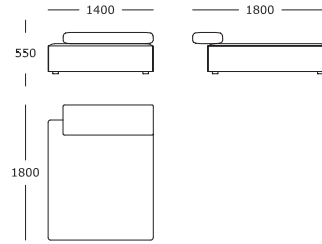

Seat height: 400 mm
Back cushions are not included

Module 16

1.5 seater, left arm

Module 17

1.5 seater, right arm

Module 18

1.5 seater, end-terminal, right

Module 19

1.5 seater, end-terminal, left

Module 20

1.5 seater, chaise left

Module 21

1.5 seater, chaise right

Module 22

Large centre

Module 23