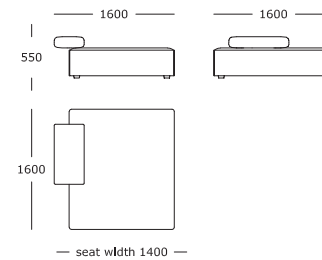

Seat height: 400 mm
Back cushions are not included

Module 16

1.5 seater, left arm

Module 17

1.5 seater, right arm

Module 18

1.5 seater, end-terminal, right

Module 19

1.5 seater, end-terminal, left

Module 20

1.5 seater, chaise left

Module 21

1.5 seater, chaise right

Module 22

Large centre

Module 23

Large stool

Module 24

1.5 seater, chaise no back, small arm

Module 25

1.5 seater, chaise no back, small arm

Module 26

1.5 seater, chaise no back, medium arm

Module 27

1.5 seater, chaise no back, medium arm

Module 28

1.5 seater, chaise large, left

Module 29

1.5 seater, chaise large, right

Module 30

1.5 seater, chaise large, left

Seat height: 400 mm
Back cushions are not included