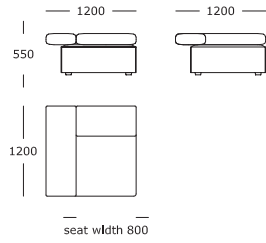

Module 1

1 seater, left arm