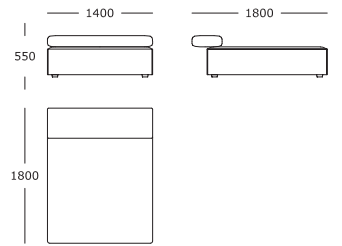

Seat height: 400 mm
Back cushions are not included

Module 16

1.5 seater, left arm

Module 17

1.5 seater, right arm

Module 18

1.5 seater, end-terminal, right

Module 19

1.5 seater, end-terminal, left

Module 20

1.5 seater, chaise left

Module 21

1.5 seater, chaise right

Module 22

Large centre

Module 23

Large stool

Module 24

1.5 seater, chaise no back, small arm

Module 25

1.5 seater, chaise no back, small arm

Module 26

1.5 seater, chaise no back, medium arm

Module 27