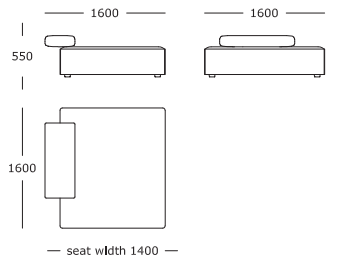

Seat height: 400 mm
Back cushions are not included

Module 16

1.5 seater, left arm

Module 17

1.5 seater, right arm

Module 18

1.5 seater, end-terminal, right

Module 19

1.5 seater, end-terminal, left

Module 20

1.5 seater, chaise left

Module 21

1.5 seater, chaise right

Module 22

Large centre

Module 23

Large stool

Module 24

1.5 seater, chaise no back, small arm

Module 25

1.5 seater, chaise no back, small arm

Module 26

1.5 seater, chaise no back, medium arm

Module 27

1.5 seater, chaise no back, medium arm

Module 28

1.5 seater, chaise large, left

Module 29

1.5 seater, chaise large, right

Module 30

1.5 seater, chaise large, left

Seat height: 400 mm
Back cushions are not included